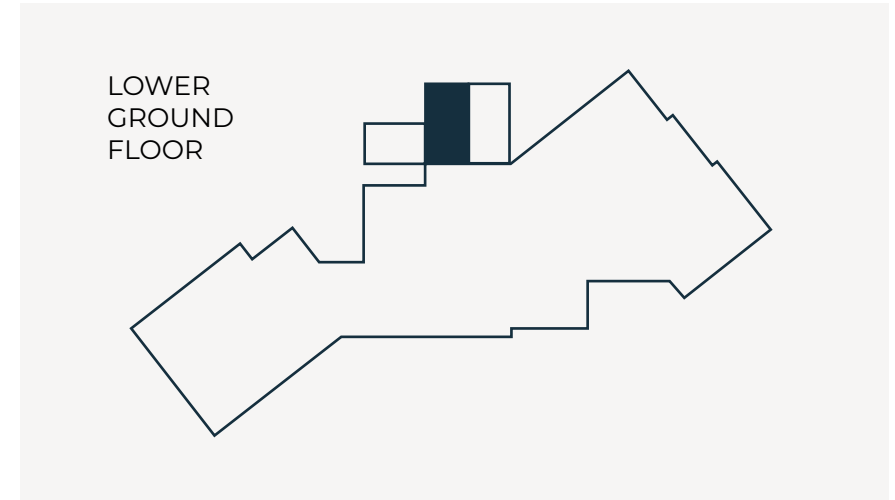

Features natural light. Dimensions: 16x5 m (52x16 ft). Height: 2.80 m (9.2 ft).

ROOMS

Formentera Room

60 m²

Theatre	60	School	40
U-shape	32	Imperial	32
Banquet	38		

Features natural light. Dimensions: 12x5 m (39x16 ft). Height: 2.80 m (9.2 ft).

ROOMS

Génova Room

200 m²

Theatre	150	School	100
U-shape	50	Imperial	50
Banquet	100		

Features natural light. Dimensions: 22x9 m (72x30 ft). Height: 2.30 m (7.5 ft).

ROOMS

Porto Pí Room

110 m²