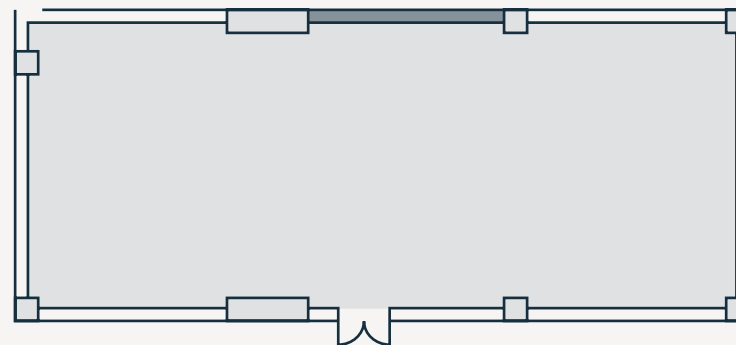

Features natural light. Dimensions: 16x5 m (52x16 ft). Height: 2.80 m (9.2 ft).

ROOMS

Formentera Room

60 m²

Theatre	60	School	40
U-shape	32	Imperial	32
Banquet	38		

Features natural light. Dimensions: 12x5 m (39x16 ft). Height: 2.80 m (9.2 ft).

ROOMS

Génova Room

200 m²

Theatre	150	School	100
U-shape	50	Imperial	50
Banquet	100		

Features natural light. Dimensions: 22x9 m (72x30 ft). Height: 2.30 m (7.5 ft).

ROOMS

Porto Pí Room

110 m²

Theatre	60	School	60
U-shape	30	Imperial	30
Banquet	60		

Features natural light. Dimensions: 11x10 m (36x32 ft). Height: 2.30 m (7.5 ft).

ROOMS

Sant Agustí Room

60 m²

Teatro	40	Escuela	30
Forma U	24	Imperial	24
Banquete	-		

Dispone de luz natural. Medidas: 12x5 m. Altura: 2,30 m.

MEZZANINE
FLOOR

ROOMS

Miró Room

66 m²

Theatre	-	School	-
U-shape	-	Imperial	20
Banquet	-		

Features natural light. Dimensions: 11x6 m (36x20 ft). Height: 2.30 m (7.5 ft).