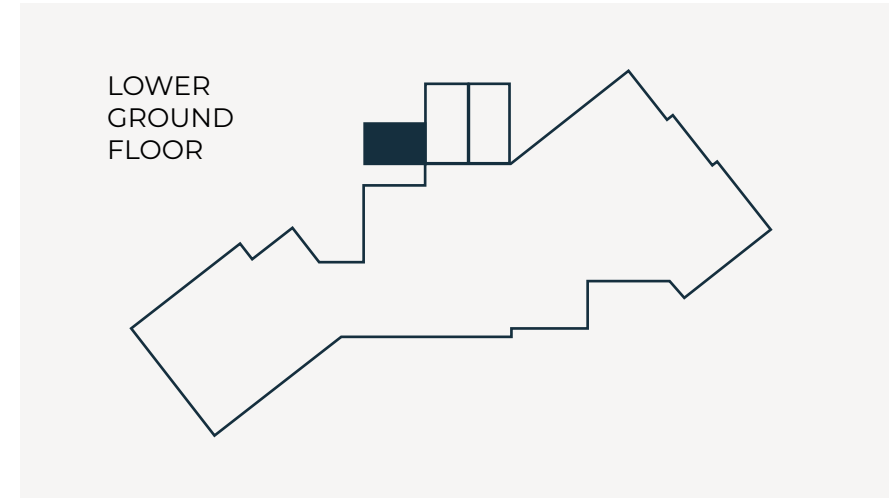

ROOMS

Mallorca Room

450 m²

Theatre	475	School	275
U-shape	100	Imperial	100
Banquet	300		

Features natural light. Dimensions: 28x16 m (92x52 ft). Height: 4.20 m (13.8 ft).

ROOMS

Menorca Room

120 m²

Theatre	100	School	75
U-shape	45	Imperial	45
Banquet	60		

Features natural light. Dimensions: 15x8 m (49x26 ft). Height: 2.80 m (9.2 ft).

ROOMS

Ibiza Room

80 m²

Theatre	80	School	60
U-shape	40	Imperial	40
Banquet	45		