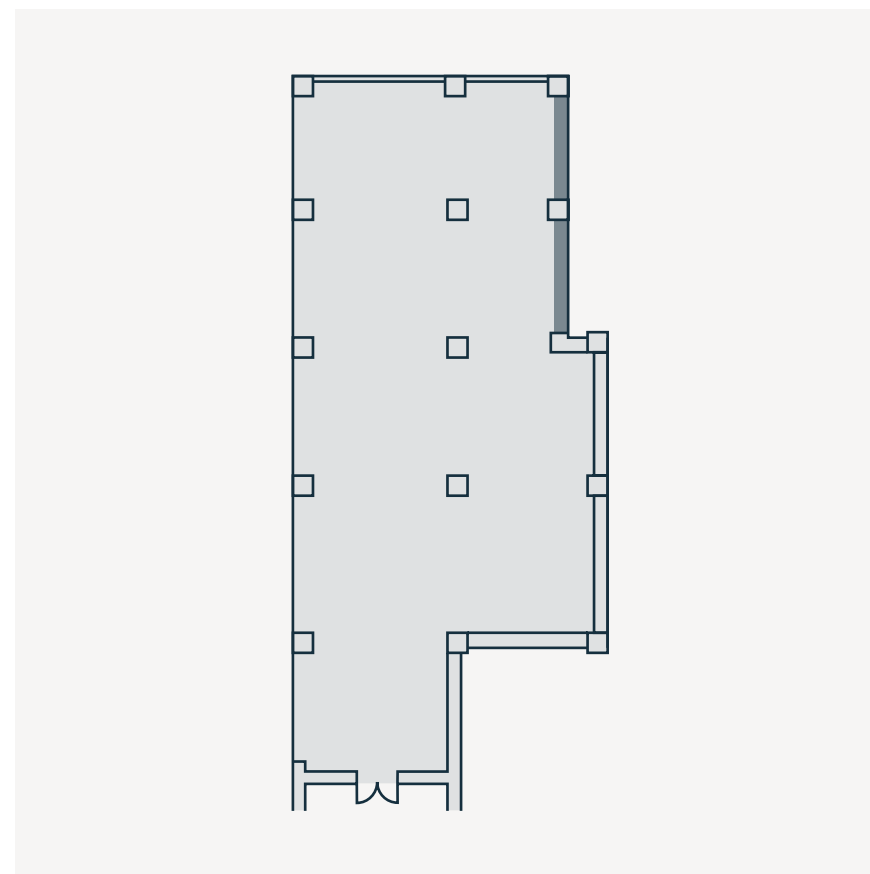

Theatre	100	School	75
U-shape	45	Imperial	45
Banquet	60		

Features natural light. Dimensions: 15x8 m (49x26 ft). Height: 2.80 m (9.2 ft).

ROOMS

Ibiza Room

80 m²

Theatre	80	School	60
U-shape	40	Imperial	40
Banquet	45		

Features natural light. Dimensions: 16x5 m (52x16 ft). Height: 2.80 m (9.2 ft).

ROOMS

Formentera Room

60 m²

Theatre	60	School	40
U-shape	32	Imperial	32
Banquet	38		

Features natural light. Dimensions: 12x5 m (39x16 ft). Height: 2.80 m (9.2 ft).

ROOMS

Génova Room

200 m²

Theatre	150	School	100
U-shape	50	Imperial	50
Banquet	100		

Features natural light. Dimensions: 22x9 m (72x30 ft). Height: 2.30 m (7.5 ft).

ROOMS

Porto Pí Room

110 m²

Dispone de luz natural. Medidas: 12x5 m. Altura: 2,30 m.

MEZZANINE
FLOOR

ROOMS

Miró Room

66 m²

Theatre	-	School	-
U-shape	-	Imperial	20
Banquet	-		

Features natural light. Dimensions: 11x6 m (36x20 ft). Height: 2.30 m (7.5 ft).