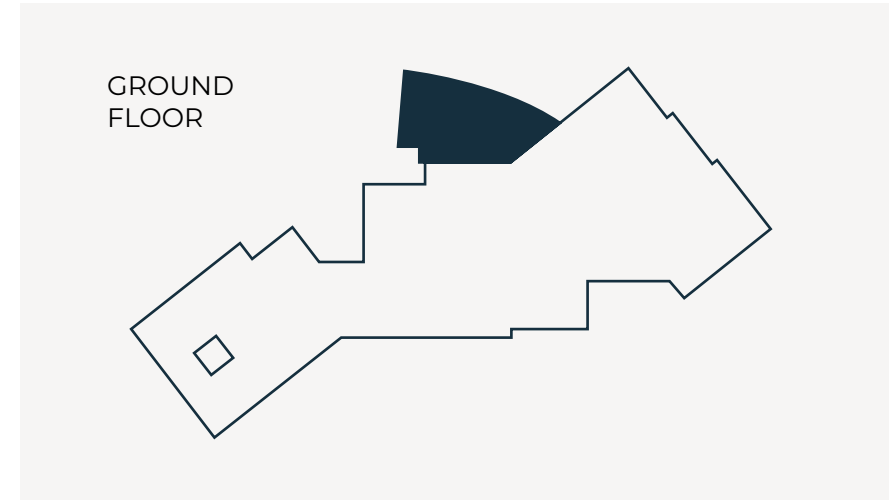

ROOMS

Mallorca Room

450 m²

Theatre	475	School	275
U-shape	100	Imperial	100
Banquet	300		

Features natural light. Dimensions: 28x16 m (92x52 ft). Height: 4.20 m (13.8 ft).