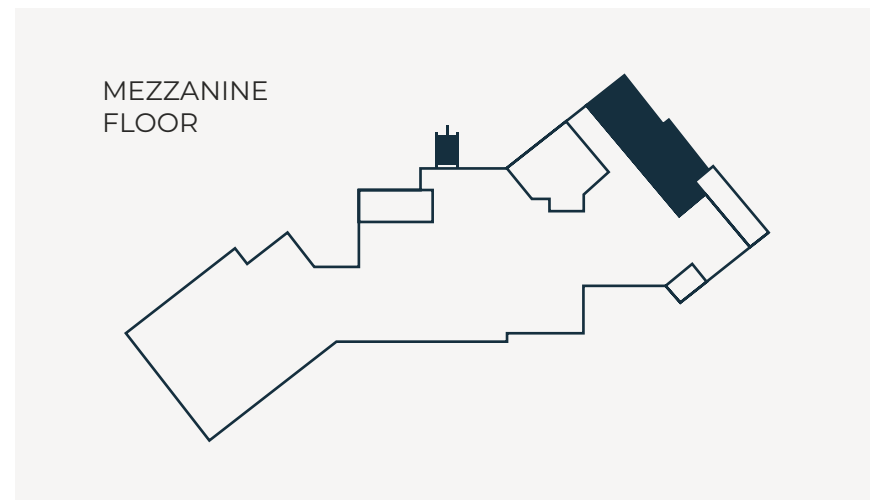

Features natural light. Dimensions: 16x5 m (52x16 ft). Height: 2.80 m (9.2 ft).

ROOMS

Formentera Room

60 m²

Theatre	60	School	40
U-shape	32	Imperial	32
Banquet	38		

Features natural light. Dimensions: 12x5 m (39x16 ft). Height: 2.80 m (9.2 ft).

ROOMS

Génova Room

200 m²

Theatre	150	School	100
U-shape	50	Imperial	50
Banquet	100		

Features natural light. Dimensions: 22x9 m (72x30 ft). Height: 2.30 m (7.5 ft).

ROOMS

Porto Pí Room

110 m²