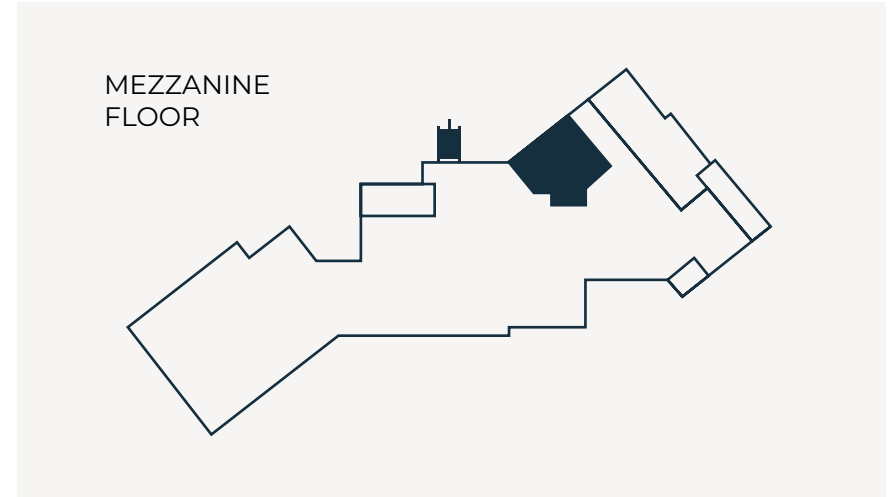

ROOMS

Porto Pí Room

110 m²

Theatre	60	School	60
U-shape	30	Imperial	30
Banquet	60		

Features natural light. Dimensions: 11x10 m (36x32 ft). Height: 2.30 m (7.5 ft).