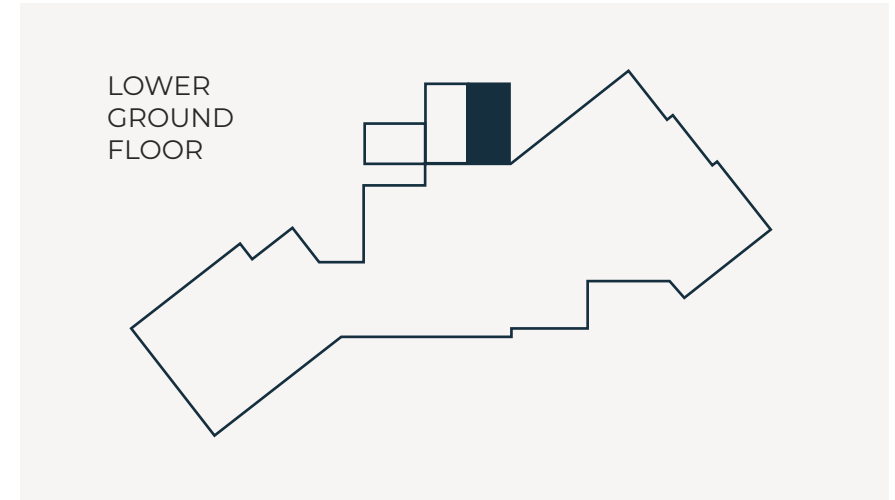

Theatre	100	School	75
U-shape	45	Imperial	45
Banquet	60		

Features natural light. Dimensions: 15x8 m (49x26 ft). Height: 2.80 m (9.2 ft).

ROOMS

Ibiza Room

80 m²

Theatre	80	School	60
U-shape	40	Imperial	40
Banquet	45		

Features natural light. Dimensions: 16x5 m (52x16 ft). Height: 2.80 m (9.2 ft).

ROOMS

Formentera Room

60 m²

Theatre	60	School	40
U-shape	32	Imperial	32
Banquet	38		

Features natural light. Dimensions: 12x5 m (39x16 ft). Height: 2.80 m (9.2 ft).