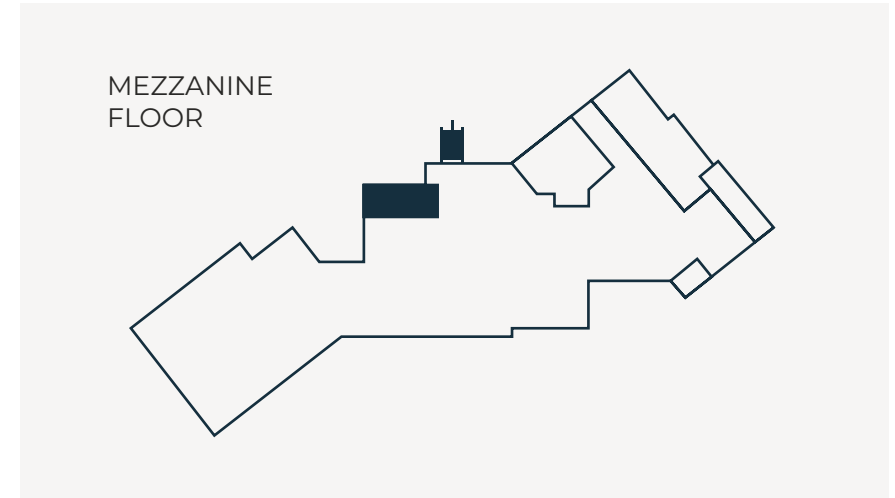

Dispone de luz natural. Medidas: 12x5 m. Altura: 2,30 m.

MEZZANINE
FLOOR

ROOMS

Miró Room

66 m²

Theatre	-	School	-
U-shape	-	Imperial	20
Banquet	-		

Features natural light. Dimensions: 11x6 m (36x20 ft). Height: 2.30 m (7.5 ft).